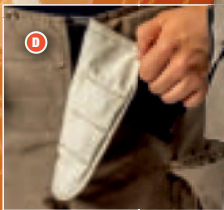

LION®
ready for action

KEY DETAILS

- A. Vest-Style Coat Design
- B. Extended Bi-Swing Back
- C. Self-Adjusting Boot Cuff
- D. Magnetite™ Magnetic Closures
- E. Retractable Collar
- F. V-Fit™ Elbows & Knees
- G. Ventilated™ Trim
- H. High-Low Coat Hem

EVO

The
Next
Evolution
of V-Force®
Gear

V-Force EVO was created by listening to how firefighters move under pressure. Every design decision comes back to one idea: turnout gear should move with you, not remind you it's there. From the moment you put it on, EVO feels different. The vest-style coat design moves naturally with the body, staying balanced as you reach, lift, crawl, or work low. Across the back and shoulders, the gear opens up when you do, giving you room to move without stiffness or bulk. The details are intentional. Closures work easily with gloved hands. The pant cuff opens wide for boots, then settles back into place once you're moving. The retractable collar provides added protection when conditions demand it, then stows cleanly to stay out of the way. Extended V-Fit™ elbows and knees add thermal protection and comfort during kneeling, crawling, and repeated ground work. Extra protection is there when you need it and out of the way when you don't.

LETL-SHT | 2/26

For more on the EVO turnouts scan the QR code above or contact your LION dealer for a demo or wear trial.