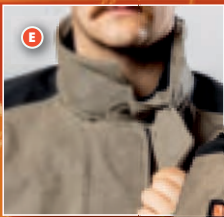

LION®
ready for action

KEY DETAILS

- A. Vest-Style Coat Design
- B. Extended Bi-Swing Back
- C. Self-Adjusting Boot Cuff
- D. Magnetite™ Magnetic Closures
- E. Retractable Collar
- F. V-Fit™ Elbows & Knees
- G. Ventilated™ Trim
- H. High-Low Coat Hem

EVO

The
Next
Evolution
of V-Force®
Gear

V-Force EVO was created by listening to how firefighters move under pressure. Every design decision comes back to one idea: turnout gear should move with you, not remind you it's there. From the moment you put it on, EVO feels different. The vest-style coat design moves naturally with the body, staying balanced as you reach, lift, crawl, or work low. Across the back and shoulders, the gear opens up when you do, giving you room to move without stiffness or bulk. The details are intentional. Closures work easily with gloved hands. The pant cuff opens wide for boots, then settles back into place once you're moving. The retractable collar provides added protection when conditions demand it, then stows cleanly to stay out of the way. Extended V-Fit™ elbows and knees add thermal protection and comfort during kneeling, crawling, and repeated ground work. Extra protection is there when you need it and out of the way when you don't.

LETL-SHT | 2/26

For more on the EVO turnouts scan the QR code above or contact your LION dealer for a demo or wear trial.